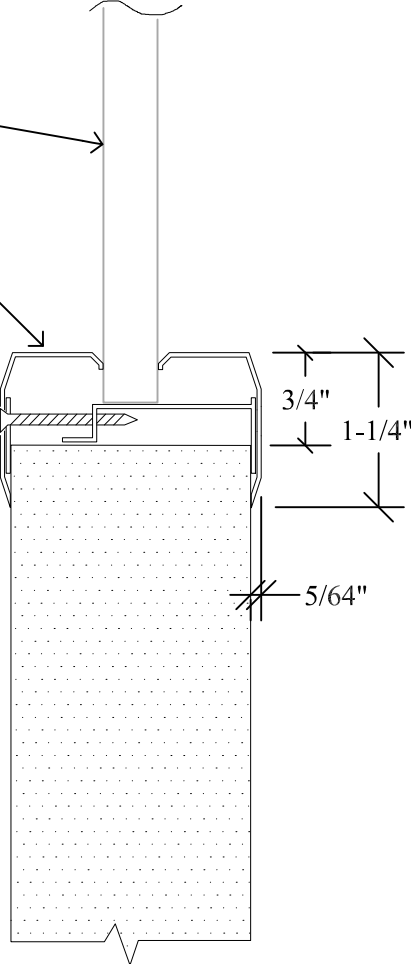

*Fire-rated, low profile metal vision frame finished to match door.

2-piece kit,
screws on secure
side of door only

3/16" - 5/16"
Fire-Rated Glass

18 Ga CRS frame
(stainless available)

720 sq inches maximum
for 45, 60 & 90 min. rated doors

DRAWING NAME: Fire Door Lite Frame
110 MVF

FOR MORE INFORMATION
CALL 920-886-1995
OR VISIT US AT
edgewaterdoor.com

DATE: 5/2010	SCALE: NONE	REV: 0 DATE:
DRAWN BY: Chris Martin		PAGE: 1 of 1