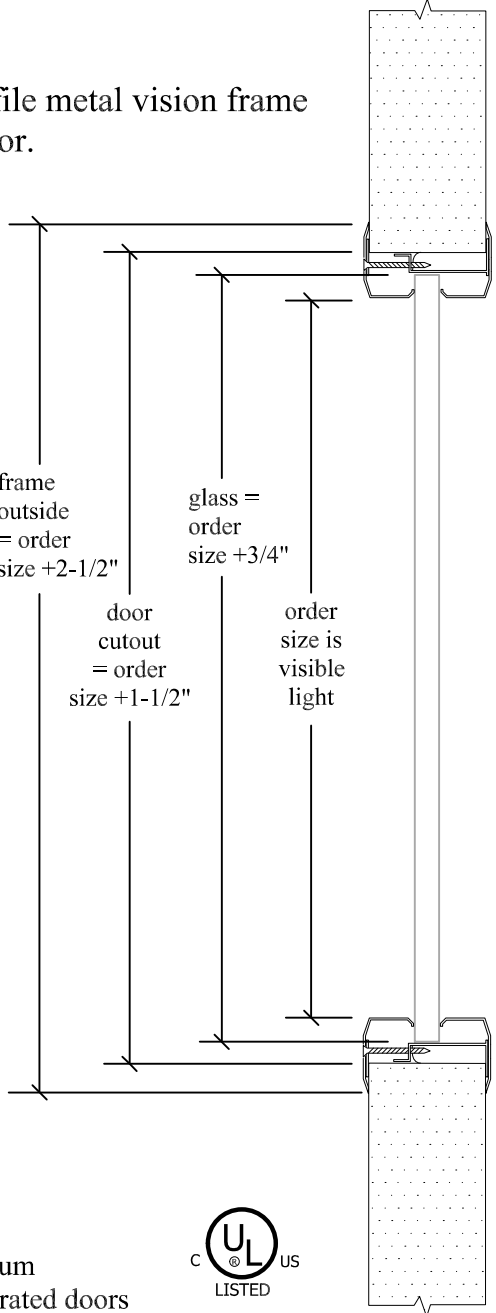

*Fire-rated, low profile metal vision frame finished to match door.

2-piece kit,
screws on secure
side of door only

3/16" - 5/16"
Fire-Rated Glass

18 Ga CRS frame
(stainless available)

720 sq inches maximum
for 45, 60 & 90 min. rated doors

DRAWING NAME: Fire Door Lite Frame
110 MVF

FOR MORE INFORMATION
CALL 920-886-1995
OR VISIT US AT
edgewaterdoor.com

DATE: 5/2010	SCALE: NONE	REV: 0 DATE:
DRAWN BY: Chris Martin		PAGE: 1 of 1