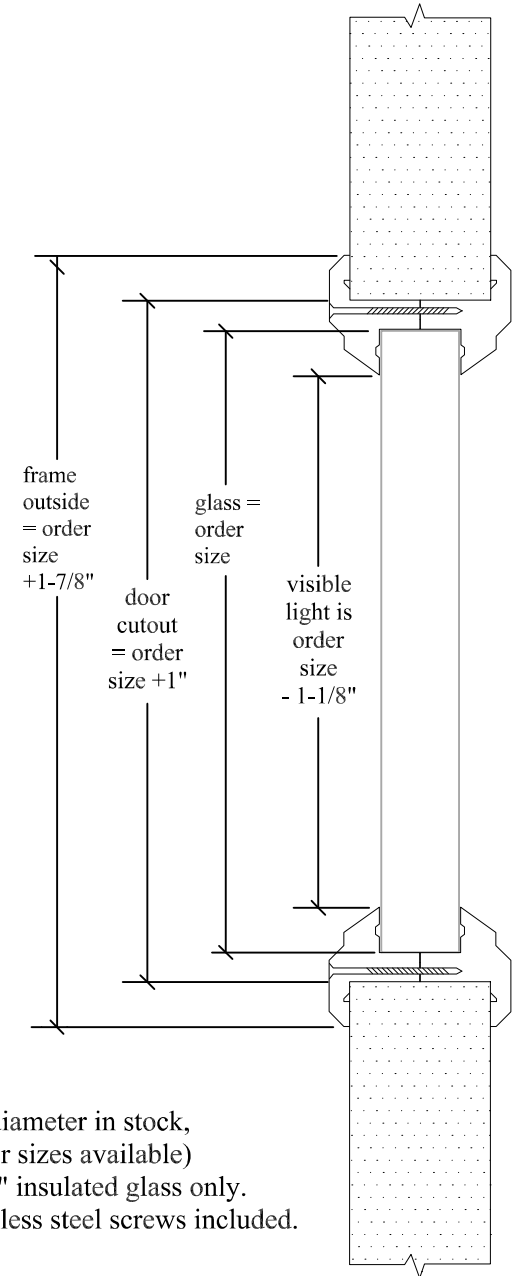

2-piece kit,
screws on secure
side of door only

13" diameter in stock,
(other sizes available)
for 1" insulated glass only.
Stainless steel screws included.