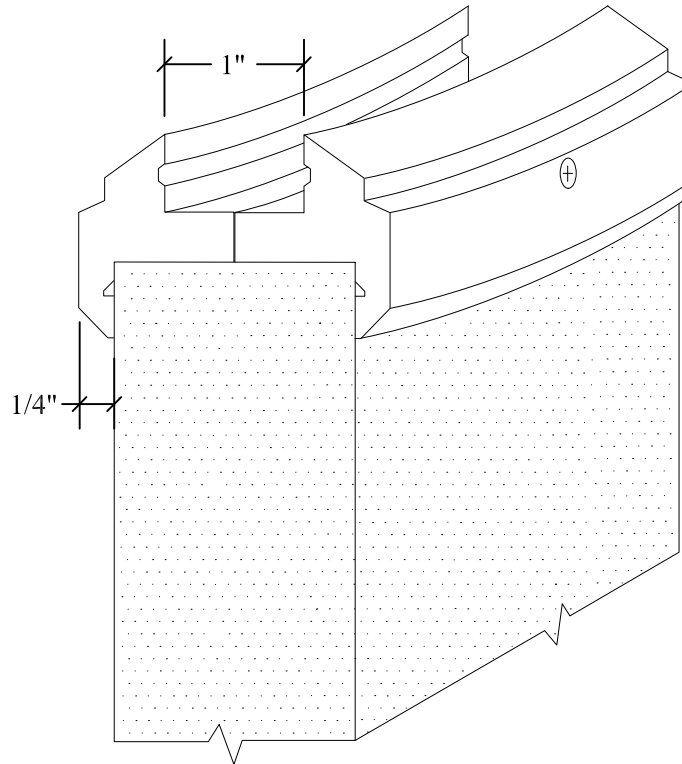

2-piece kit,
screws on secure
side of door only

13" diameter in stock,
(other sizes available)
for 1" insulated glass only.
Stainless steel screws included.