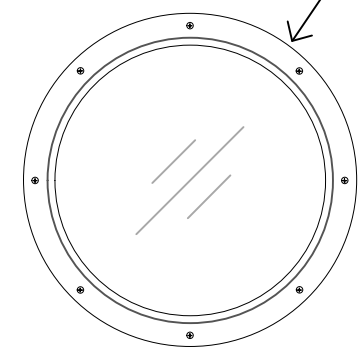

\*Fire-rated, low profile metal vision frame finished to match door.

2-piece kit,  
screws on secure  
side of door only

12" & 18" available  
for 45, 60 & 90 min. rated doors

DRAWING NAME: Fire Door Lite Frame  
Round Vision Kit: VSLR