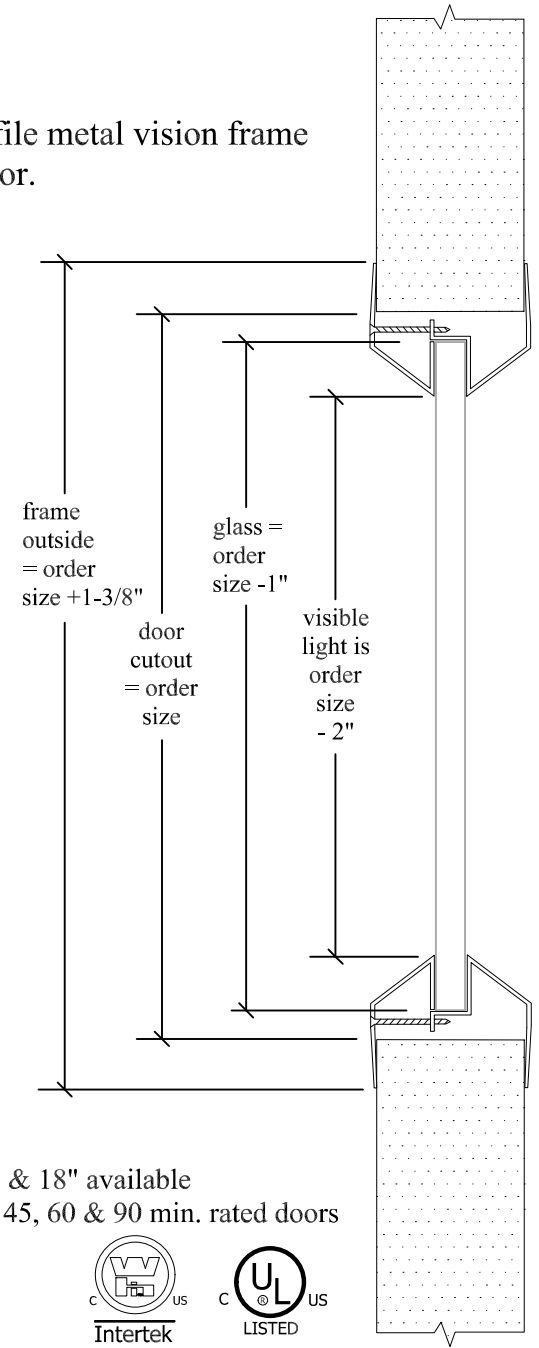

\*Fire-rated, low profile metal vision frame finished to match door.

2-piece kit,  
screws on secure  
side of door only

12" & 18" available  
for 45, 60 & 90 min. rated doors

DRAWING NAME: Fire Door Lite Frame  
Round Vision Kit: VSLR

FOR MORE INFORMATION  
CALL 920-886-1995  
OR VISIT US AT  
edgewaterdoor.com

DATE: 2/2023	SCALE: NONE	REV: 0 DATE:
DRAWN BY: Chris Martin		PAGE: 1 of 1