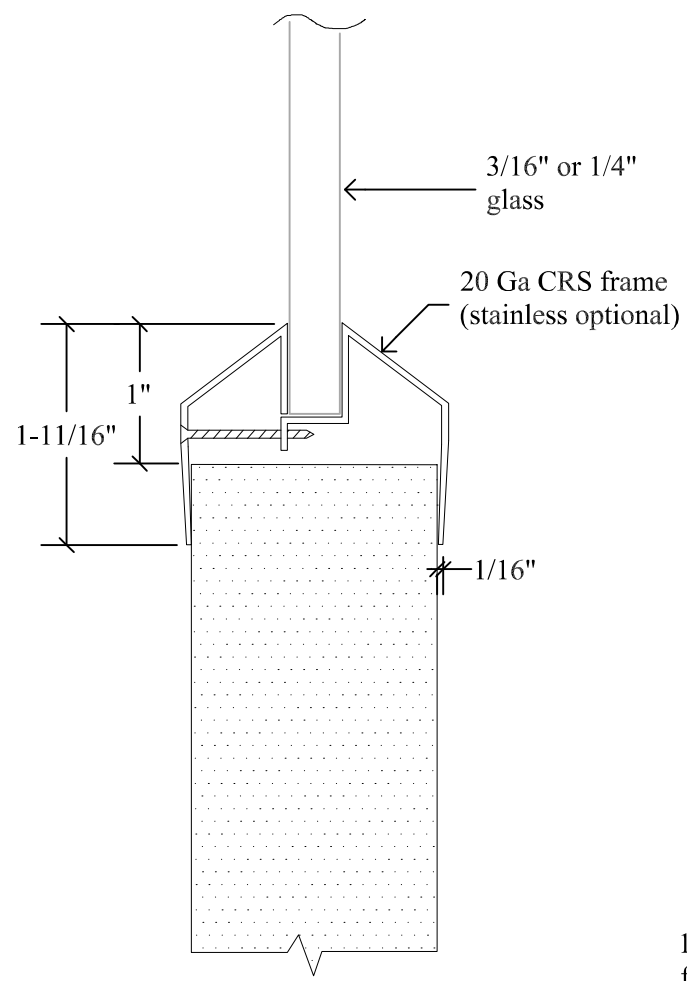

\*Fire-rated, low profile metal vision frame finished to match door.

2-piece kit,  
screws on secure  
side of door only

12" & 18" available  
for 45, 60 & 90 min. rated doors

DRAWING NAME: Fire Door Lite Frame  
Round Vision Kit: VSLR